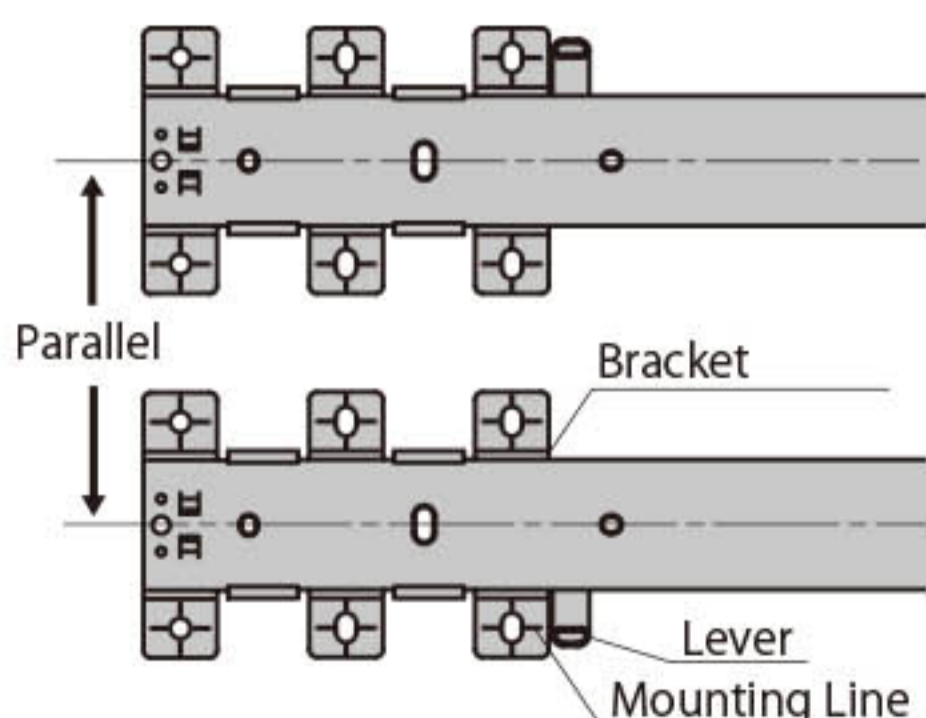

Under Mount Drawer Slide

C203V

Developed for Sugatsune by Accuride

- Features
 - Under mount type : Drawer slides does not appear when opening the drawer.
 - Removable outer member.
 - Thin type : Thickness only 19.5 mm.

- Application
 - Show case (jewelry, watch, etc.)
 - Cupboard in hotel

- Remarks
 - Please refer to No.280 Catalogue Page 399.

- Recommended Screw
 - Outer Member : M4 Binding head screw, M4 Truss head screw
 - Inner Member : M5 Binding head screw, M5 Truss head screw

(Opened)

from top

from side

Install outer member on the bottom of the drawer.

(Closed)

Sugatsune Europe GmbH
www.sugatsune.eu

Manufacturer of the Brand
LAMP

+49 211 / 53812 900
sales@sugatsune.eu

Access hole #1: Does not exist on C203V-35L and 35R.
Access hole #2: Only on C203V-35L and 35R.

No.	Part Name	Material	Finish
①	Outer Member	Steel (SPCC)	Nitriding,
②	Inner Member		Clear Zinc Trivalent Chromate
③	Bracket		Clear Zinc Trivalent Chromate
④	Retainer		Chromate
⑤	Steel Ball	Steel	-