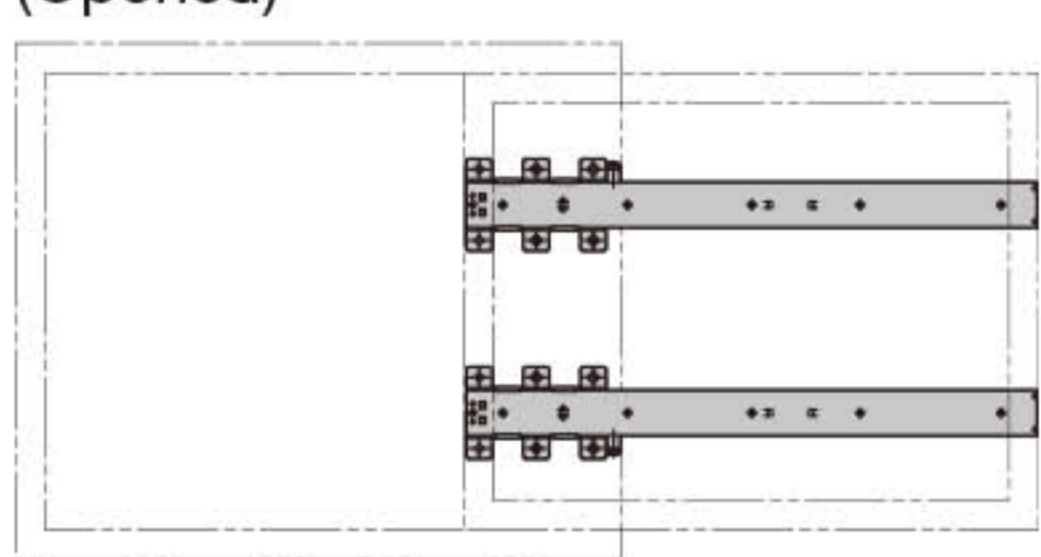

(Opened)

from top

from side

Install outer member on the bottom of the drawer.