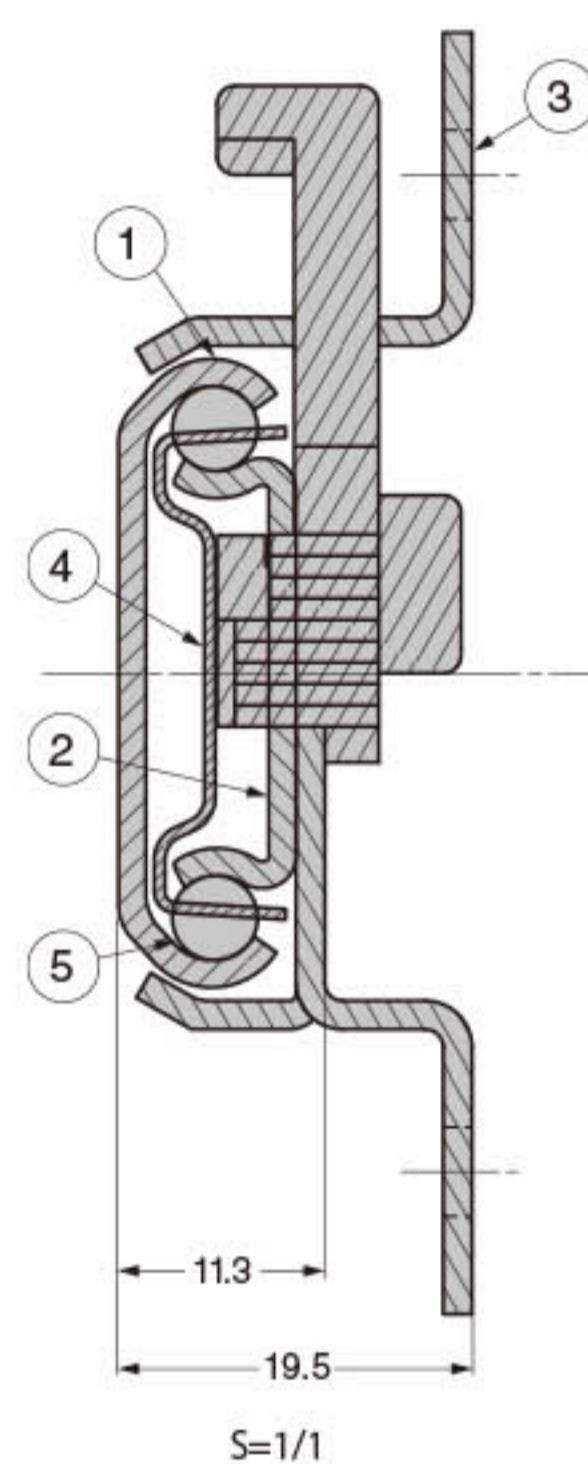

Under Mount Drawer Slide

C203V

Developed for Sugatsune by Accuride

- Features
 - Under mount type : Drawer slides does not appear when opening the drawer.
 - Removable outer member.
 - Thin type : Thickness only 19.5 mm.

- Application
 - Show case (jewelry, watch, etc.)
 - Cupboard in hotel

- Remarks
 - Please refer to No.280 Catalogue Page 399.

- Recommended Screw
 - Outer Member : M4 Binding head screw, M4 Truss head screw
 - Inner Member : M5 Binding head screw, M5 Truss head screw

(Opened)

from top

from side

Install outer member on the bottom of the drawer.

(Closed)

Sugatsune Europe GmbH
www.sugatsune.eu

Manufacturer of the Brand
LAMP

+49 211 / 53812 900
sales@sugatsune.eu

Access hole #1: Does not exist on C203V-35L and 35R.
Access hole #2: Only on C203V-35L and 35R.

No.	Part Name	Material	Finish
①	Outer Member	Steel (SPCC)	Nitriding,
②	Inner Member		Clear Zinc Trivalent Chromate
③	Bracket		Clear Zinc Trivalent Chromate
④	Retainer		Chromate
⑤	Steel Ball	Steel	-