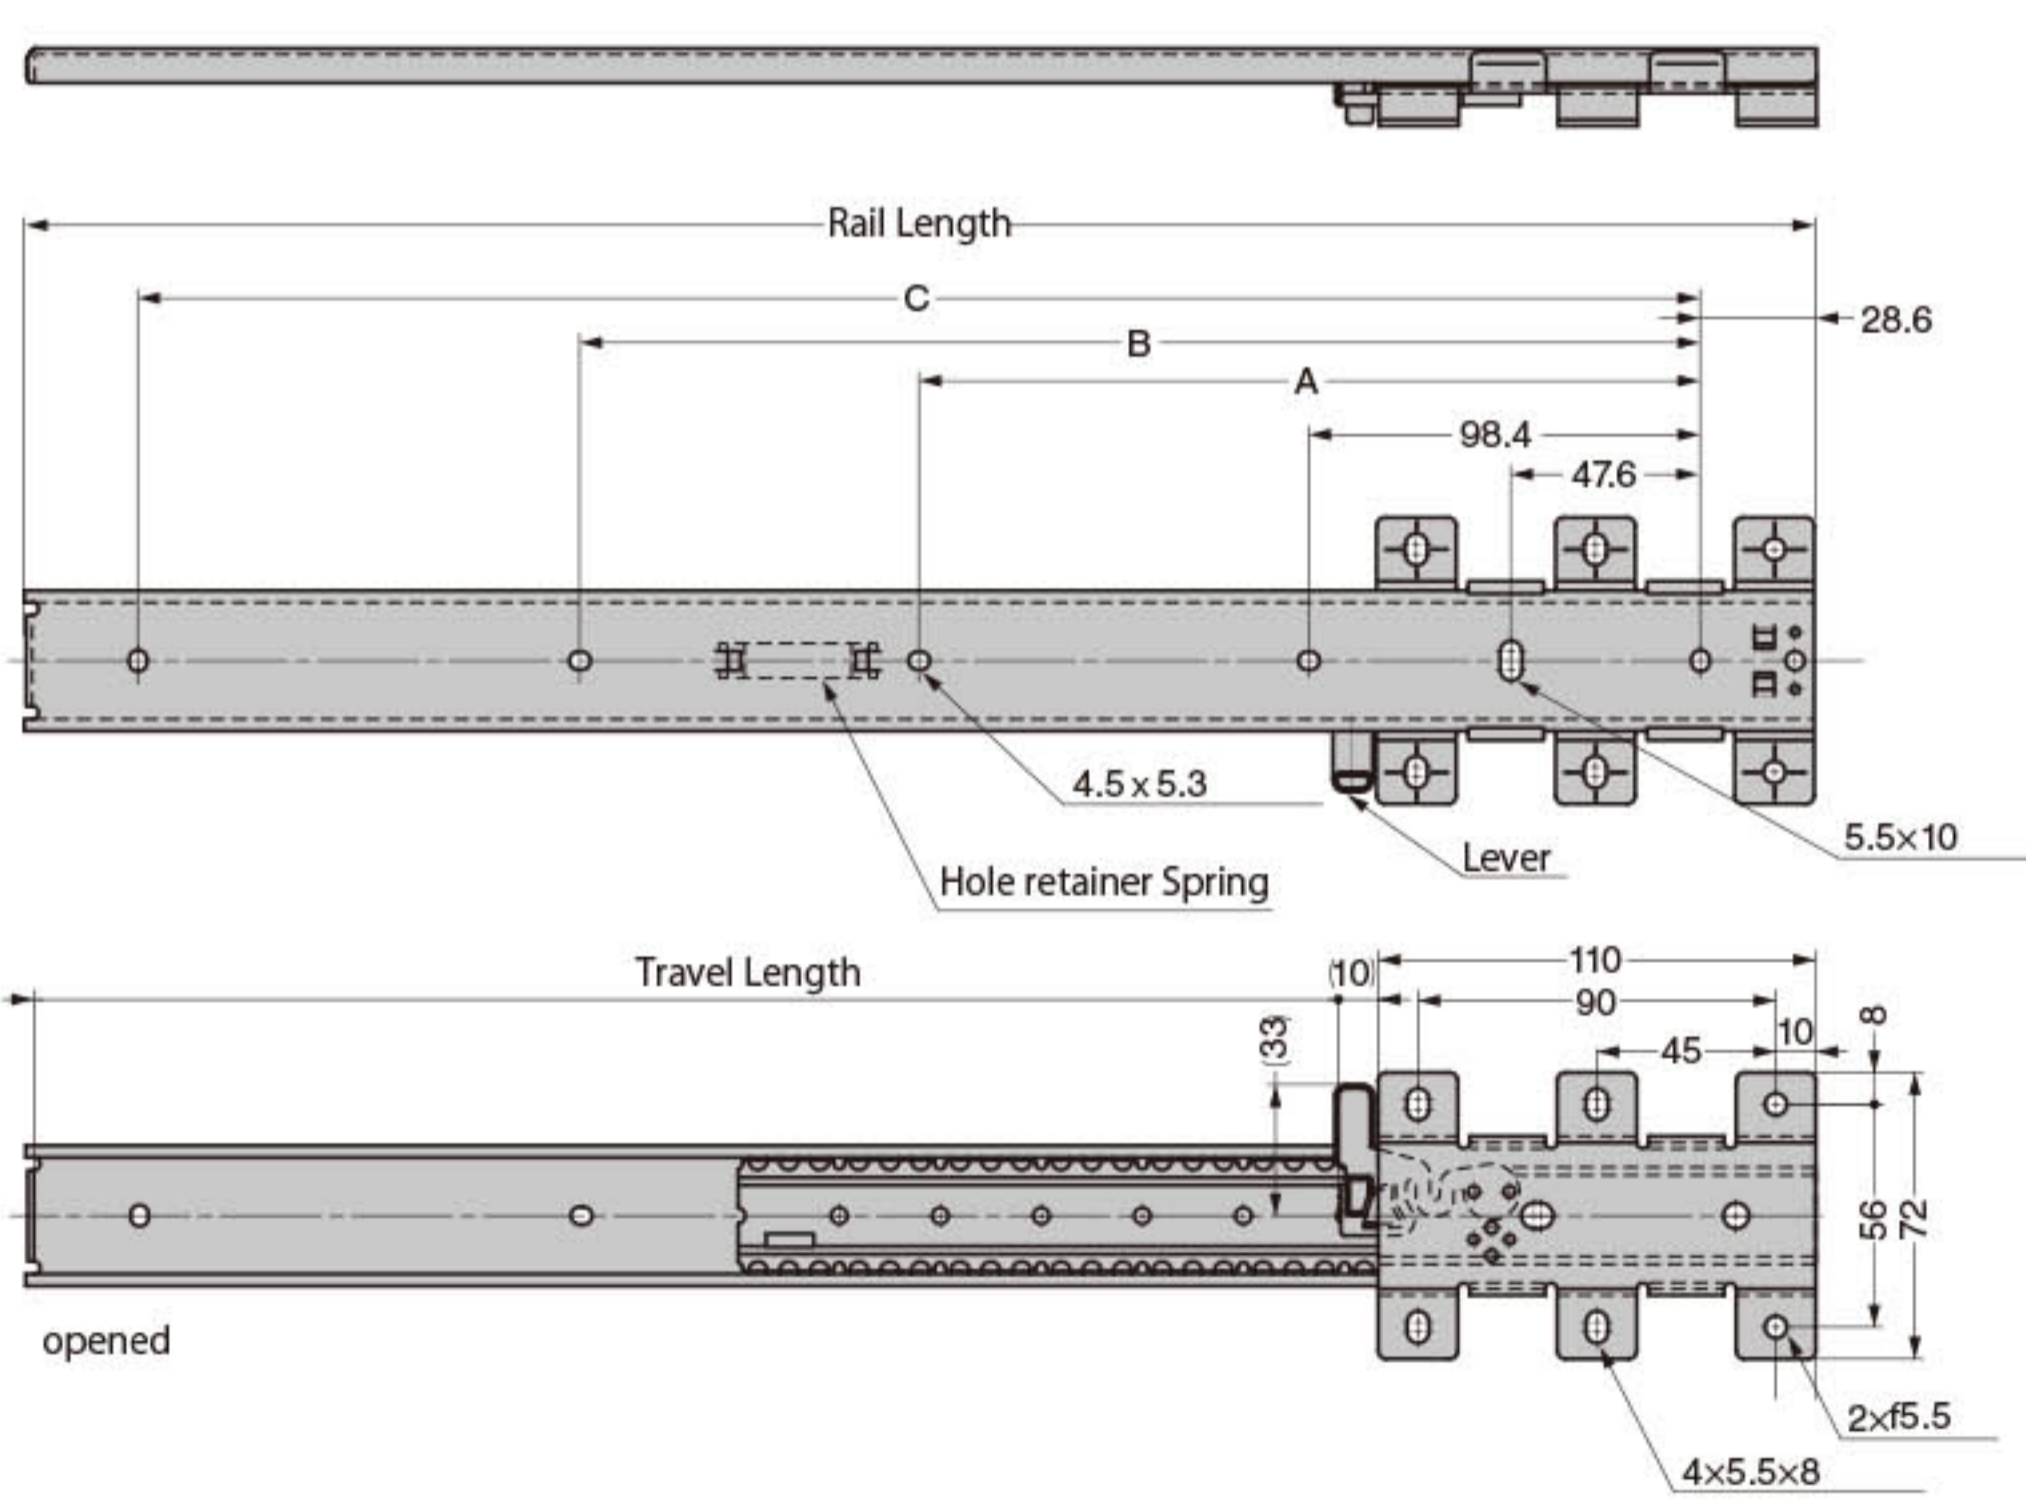

Under Mount Drawer Slide

C203V

Developed for Sugatsune by Accuride

- Features
 - Under mount type : Drawer slides does not appear when opening the drawer.
 - Removable outer member.
 - Thin type : Thickness only 19.5 mm.

- Application
 - Show case (jewelry, watch, etc.)
 - Cupboard in hotel

- Remarks
 - Please refer to No.280 Catalogue Page 399.

- Recommended Screw
 - Outer Member : M4 Binding head screw, M4 Truss head screw
 - Inner Member : M5 Binding head screw, M5 Truss head screw

Access hole #1: Does not exist on C203V-35L and 35R.
Access hole #2: Only on C203V-35L and 35R.

No.	Part Name	Material	Finish
①	Outer Member	Steel (SPCC)	Nitriding,
②	Inner Member		Clear Zinc Trivalent Chromate
③	Bracket		Clear Zinc Trivalent Chromate
④	Retainer		Chromate
⑤	Steel Ball	Steel	-

品番	CAD	Item Code	Item Name.	Slide Length	Travel Length	A	B	C	Load Cap. (N)	Load Cap. (kgf)	weight (g)	1 carton
		190-036-244	C203V-30L	300	178		181.7	242.8	245/Pair	25/Pair	350/St.	10 pcs.
		190-036-245	C203V-30R								10 pcs.	
		190-036-246	C203V-35L	350	228		201.7	292.8	215/Pair	22/Pair	380/St.	10 pcs.
		190-036-247	C203V-35R								10 pcs.	
		190-036-248	C203V-40L	400	278	171.4	231.7	342.8	196/Pair	20/Pair	420/St.	10 pcs.
		190-036-249	C203V-40R								10 pcs.	
		190-036-250	C203V-45L	450	328	196.4	281.7	392.8	166/Pair	17/Pair	450/St.	10 pcs.
		190-036-251	C203V-45R								10 pcs.	
		190-036-252	C203V-50L	500	378	221.4	331.7	442.8	147/Pair	15/Pair	490/St.	10 pcs.
		190-036-253	C203V-50R								10 pcs.	
		190-036-254	C203V-55L	550	428	246.4	381.7	492.8	117/Pair	12/Pair	520/St.	10 pcs.
		190-036-255	C203V-55R								10 pcs.	
		190-036-256	C203V-60L	600	478	271.4	431.7	542.8	98/Pair	10/Pair	550/St.	10 pcs.
		190-036-257	C203V-60R								10 pcs.	