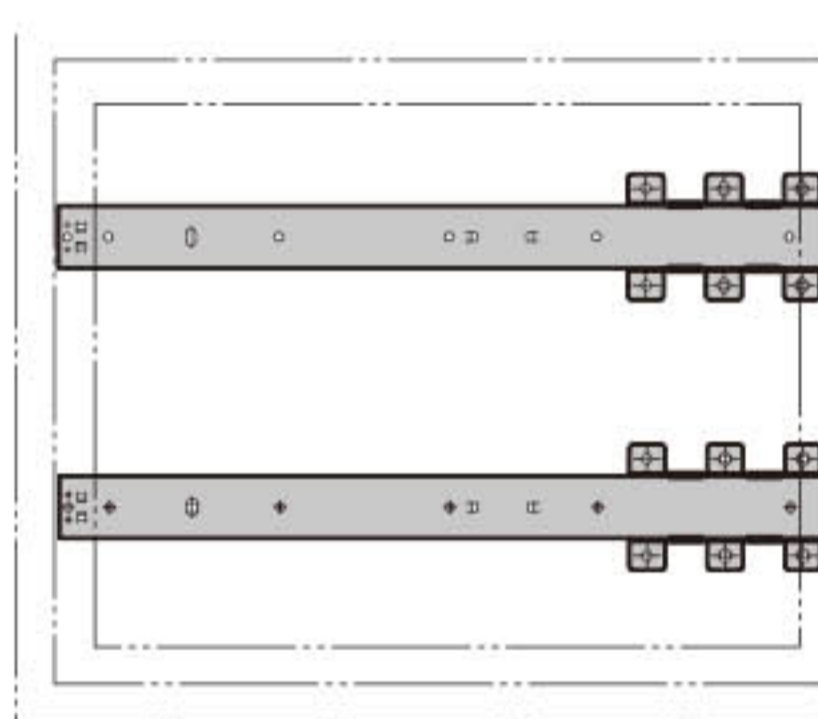

- Application
 - Show case (jewelry, watch, etc.)
 - Cupboard in hotel

- Remarks
 - Please refer to No.280 Catalogue Page 399.

- Recommended Screw
 - Outer Member : M4 Binding head screw, M4 Truss head screw
 - Inner Member : M5 Binding head screw, M5 Truss head screw

(Opened)

from top

from side

Install outer member on the bottom of the drawer.

(Closed)

Sugatsune Europe GmbH
www.sugatsune.eu

Manufacturer of the Brand
LAMP

+49 211 / 53812 900
sales@sugatsune.eu

Access hole #1: Does not exist on C203V-35L and 35R.
Access hole #2: Only on C203V-35L and 35R.

No.	Part Name	Material	Finish
①	Outer Member	Steel (SPCC)	Nitriding,
②	Inner Member		Clear Zinc Trivalent Chromate
③	Bracket		Clear Zinc Trivalent Chromate
④	Retainer		Chromate
⑤	Steel Ball	Steel	-

品番	CAD	Item Code	Item Name.	Slide Length	Travel Length	A	B	C	Load Cap. (N)	Load Cap. (kgf)	weight (g)	1 carton
		190-036-244	C203V-30L	300	178		181.7	242.8	245/Pair	25/Pair	350/St.	10 pcs.
		190-036-245	C203V-30R								10 pcs.	
		190-036-246	C203V-35L	350	228		201.7	292.8	215/Pair	22/Pair	380/St.	10 pcs.
		190-036-247	C203V-35R								10 pcs.	
		190-036-248	C203V-40L	400	278	171.4	231.7	342.8	196/Pair	20/Pair	420/St.	10 pcs.
		190-036-249	C203V-40R								10 pcs.	
		190-036-250	C203V-45L	450	328	196.4	281.7	392.8	166/Pair	17/Pair	450/St.	10 pcs.
		190-036-251	C203V-45R								10 pcs.	
		190-036-252	C203V-50L	500	378	221.4	331.7	442.8	147/Pair	15/Pair	490/St.	10 pcs.
		190-036-253	C203V-50R								10 pcs.	
		190-036-254	C203V-55L	550	428	246.4	381.7	492.8	117/Pair	12/Pair	520/St.	10 pcs.
		190-036-255	C203V-55R								10 pcs.	
		190-036-256	C203V-60L	600	478	271.4	431.7	542.8	98/Pair	10/Pair	550/St.	10 pcs.
		190-036-257	C203V-60R								10 pcs.	