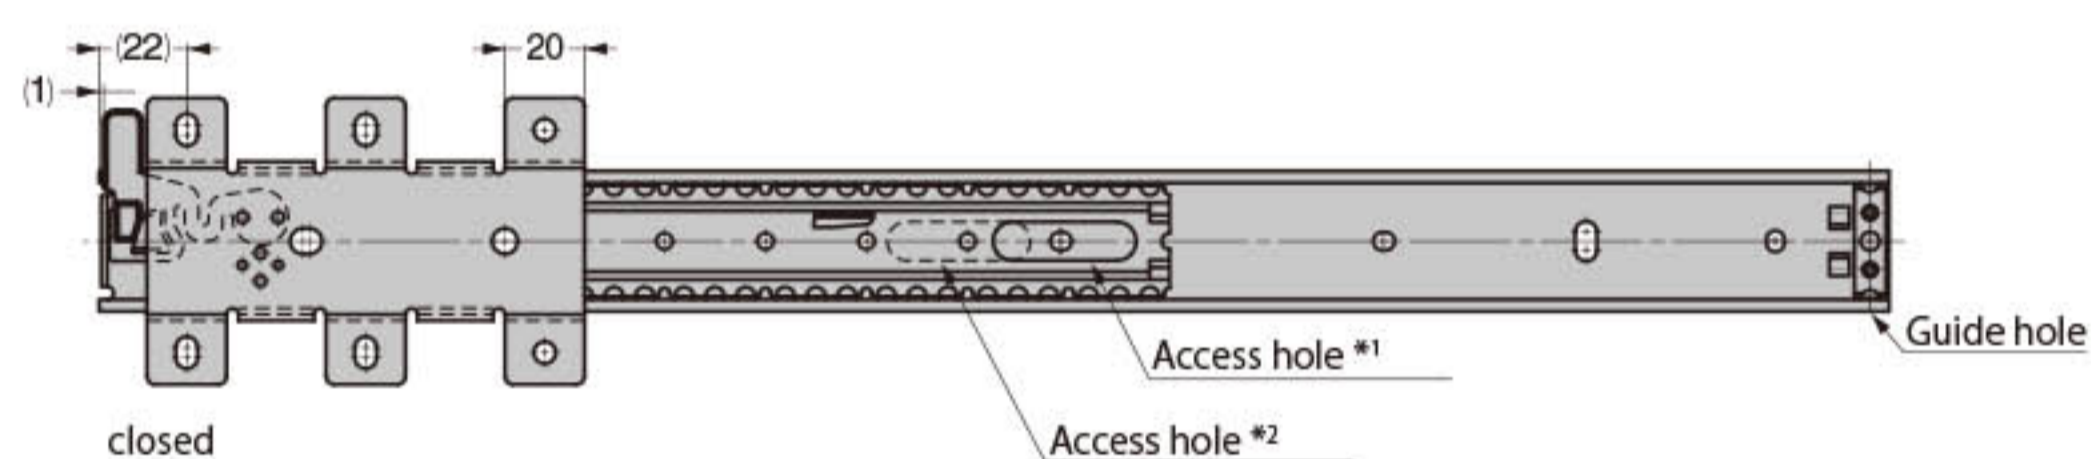

- Application
 - Show case (jewelry, watch, etc.)
 - Cupboard in hotel

- Remarks
 - Please refer to No.280 Catalogue Page 399.

- Recommended Screw
 - Outer Member : M4 Binding head screw, M4 Truss head screw
 - Inner Member : M5 Binding head screw, M5 Truss head screw

(Opened)

from top

from side

Install outer member on the bottom of the drawer.

(Closed)

Sugatsune Europe GmbH
www.sugatsune.eu

Manufacturer of the Brand
LAMP

+49 211 / 53812 900
sales@sugatsune.eu

Access hole #1: Does not exist on C203V-35L and 35R.
Access hole #2: Only on C203V-35L and 35R.

No.	Part Name	Material	Finish
①	Outer Member	Steel (SPCC)	Nitriding,
②	Inner Member		Clear Zinc Trivalent Chromate
③	Bracket		Clear Zinc Trivalent Chromate
④	Retainer		Chromate
⑤	Steel Ball	Steel	-